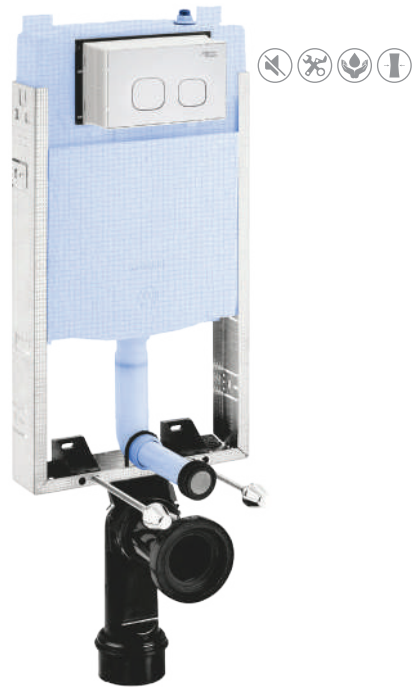

NEXTRA PLUS CONCEALED
CISTERN WITH HALF FRAME
J858299
₹ 6,880